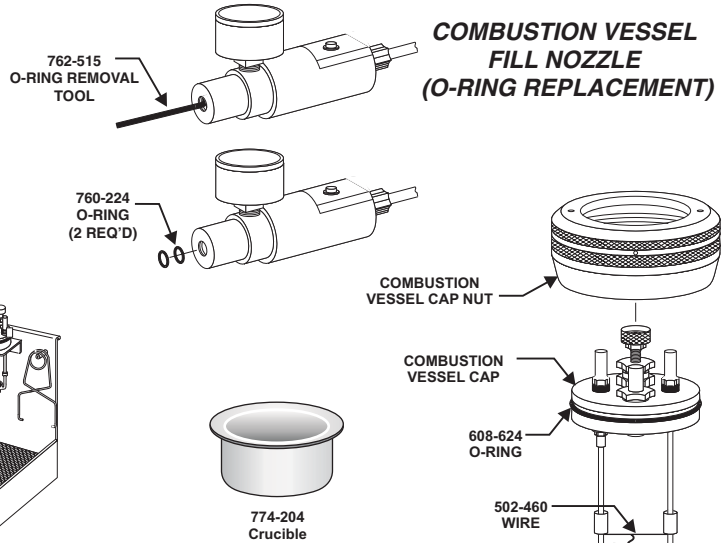

Note: Part numbers and standards' values may change. Consult LECO for the latest information.

\*Consult LECO for the latest card number revision (i.e. 777-887E).

\*Optional on the AC500

See reverse side for contact information

## **GENERAL COMBUSTION SUPPLIES**

774-208 Benzoic Acid Tablets 10/pkg.  
774-649 Cleaning Brush Assembly  
502-444 Coal Prox Plus High Standard Ref. Matl.  
774-204 Crucible 10/pkg.  
502-296 Filters 100/pkg.  
776-465 Air Filter  
608-671 Particle Filter  
776-978 Glass Scoop  
502-266 Fuse Wire  
502-461 Cotton Thread Fuse, 10 cm, 375/pkg.  
502-460 Fixed Wire Igniter, 5/pkg.  
502-462 Fuse Wire, 10 cm, 375/pkg.  
621-245 Vessel Thread Igniter Kit  
621-246 Vessel Wire Igniter Kit  
608-778 Fuse (3.15A, 115V)  
608-779 Fuse (1.6A, 230V)  
608-734 Combustion Vessel Fuse Lead  
(Combustion Vessel Harness Assembly)  
608-761-002 Bottom Outlet Pipette Tubing  
608-762-004 Bottom Pipette Tubing  
608-657 5 Feet Replacement Tube  
608-749 Screen (Filter)  
608-751 Filter Retaining Ring  
501-241 Vacuum Grease (Silicone)  
502-121 Wetting Agent