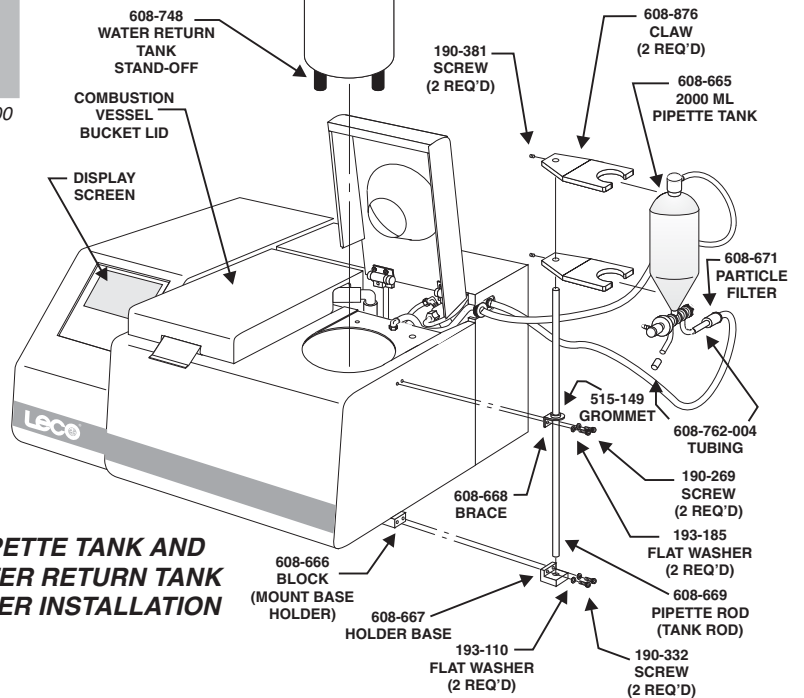

Note: Part numbers and standards' values may change. Consult LECO for the latest information.

\*Consult LECO for the latest card number revision (i.e. 777-887E).

\*Optional on the AC500

See reverse side for contact information

## **GENERAL COMBUSTION SUPPLIES**

774-208 Benzoic Acid Tablets 10/pkg.  
774-649 Cleaning Brush Assembly  
502-444 Coal Prox Plus High Standard Ref. Matl.  
774-204 Crucible 10/pkg.  
502-296 Filters 100/pkg.  
776-465 Air Filter  
608-671 Particle Filter  
776-978 Glass Scoop  
502-266 Fuse Wire  
502-461 Cotton Thread Fuse, 10 cm, 375/pkg.  
502-460 Fixed Wire Igniter, 5/pkg.  
502-462 Fuse Wire, 10 cm, 375/pkg.  
621-245 Vessel Thread Igniter Kit  
621-246 Vessel Wire Igniter Kit  
608-778 Fuse (3.15A, 115V)  
608-779 Fuse (1.6A, 230V)  
608-734 Combustion Vessel Fuse Lead  
(Combustion Vessel Harness Assembly)  
608-761-002 Bottom Outlet Pipette Tubing  
608-762-004 Bottom Pipette Tubing  
608-657 5 Feet Replacement Tube  
608-749 Screen (Filter)  
608-751 Filter Retaining Ring  
501-241 Vacuum Grease (Silicone)  
502-121 Wetting Agent