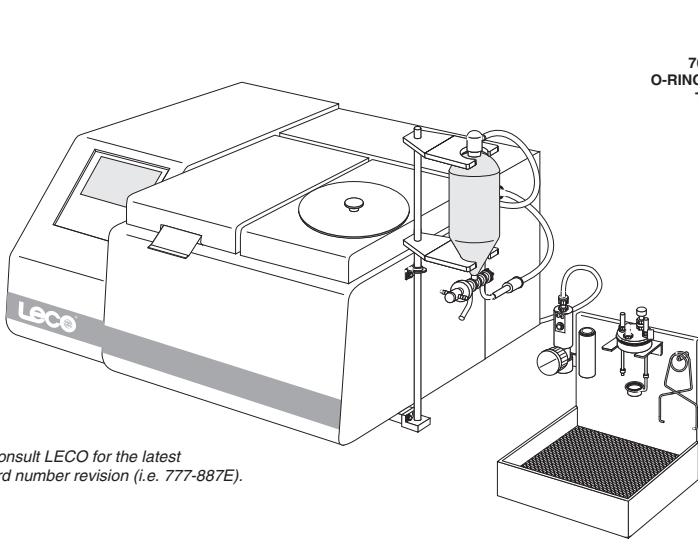

Note: Part numbers and standards' values may change. Consult LECO for the latest information.

\*Consult LECO for the latest card number revision (i.e. 777-887E).

\*Optional on the AC500

See reverse side for contact information

## **GENERAL COMBUSTION SUPPLIES**

774-208 Benzoic Acid Tablets 10/pkg.  
774-649 Cleaning Brush Assembly  
502-444 Coal Prox Plus High Standard Ref. Matl.  
774-204 Crucible 10/pkg.  
502-296 Filters 100/pkg.  
776-465 Air Filter  
608-671 Particle Filter  
776-978 Glass Scoop  
502-266 Fuse Wire  
502-461 Cotton Thread Fuse, 10 cm, 375/pkg.  
502-460 Fixed Wire Igniter, 5/pkg.  
502-462 Fuse Wire, 10 cm, 375/pkg.  
621-245 Vessel Thread Igniter Kit  
621-246 Vessel Wire Igniter Kit  
608-778 Fuse (3.15A, 115V)  
608-779 Fuse (1.6A, 230V)  
608-734 Combustion Vessel Fuse Lead  
(Combustion Vessel Harness Assembly)  
608-761-002 Bottom Outlet Pipette Tubing  
608-762-004 Bottom Pipette Tubing  
608-657 5 Feet Replacement Tube  
608-749 Screen (Filter)  
608-751 Filter Retaining Ring  
501-241 Vacuum Grease (Silicone)  
502-121 Wetting Agent