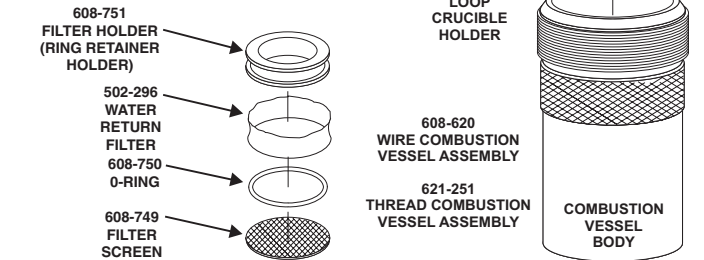

Note: Part numbers and standards' values may change. Consult LECO for the latest information.

\*Consult LECO for the latest card number revision (i.e. 777-887E).

\*Optional on the AC500

See reverse side for contact information

## **GENERAL COMBUSTION SUPPLIES**

774-208 Benzoic Acid Tablets 10/pkg.  
774-649 Cleaning Brush Assembly  
502-444 Coal Prox Plus High Standard Ref. Matl.  
774-204 Crucible 10/pkg.  
502-296 Filters 100/pkg.  
776-465 Air Filter  
608-671 Particle Filter  
776-978 Glass Scoop  
502-266 Fuse Wire  
502-461 Cotton Thread Fuse, 10 cm, 375/pkg.  
502-460 Fixed Wire Igniter, 5/pkg.  
502-462 Fuse Wire, 10 cm, 375/pkg.  
621-245 Vessel Thread Igniter Kit  
621-246 Vessel Wire Igniter Kit  
608-778 Fuse (3.15A, 115V)  
608-779 Fuse (1.6A, 230V)  
608-734 Combustion Vessel Fuse Lead  
(Combustion Vessel Harness Assembly)  
608-761-002 Bottom Outlet Pipette Tubing  
608-762-004 Bottom Pipette Tubing  
608-657 5 Feet Replacement Tube  
608-749 Screen (Filter)  
608-751 Filter Retaining Ring  
501-241 Vacuum Grease (Silicone)  
502-121 Wetting Agent