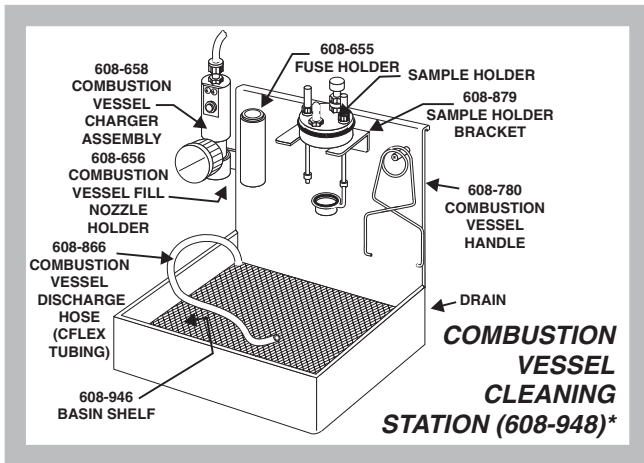

Note: Part numbers and standards' values may change. Consult LECO for the latest information.

\*Consult LECO for the latest card number revision (i.e. 777-887E).

\*Optional on the AC500

See reverse side for contact information

## **GENERAL COMBUSTION SUPPLIES**

774-208 Benzoic Acid Tablets 10/pkg.  
774-649 Cleaning Brush Assembly  
502-444 Coal Prox Plus High Standard Ref. Matl.  
774-204 Crucible 10/pkg.  
502-296 Filters 100/pkg.  
776-465 Air Filter  
608-671 Particle Filter  
776-978 Glass Scoop  
502-266 Fuse Wire  
502-461 Cotton Thread Fuse, 10 cm, 375/pkg.  
502-460 Fixed Wire Igniter, 5/pkg.  
502-462 Fuse Wire, 10 cm, 375/pkg.  
621-245 Vessel Thread Igniter Kit  
621-246 Vessel Wire Igniter Kit  
608-778 Fuse (3.15A, 115V)  
608-779 Fuse (1.6A, 230V)  
608-734 Combustion Vessel Fuse Lead  
(Combustion Vessel Harness Assembly)  
608-761-002 Bottom Outlet Pipette Tubing  
608-762-004 Bottom Pipette Tubing  
608-657 5 Feet Replacement Tube  
608-749 Screen (Filter)  
608-751 Filter Retaining Ring  
501-241 Vacuum Grease (Silicone)  
502-121 Wetting Agent