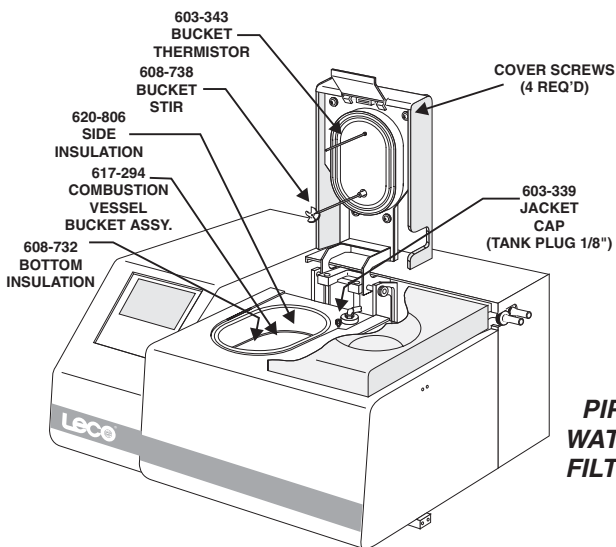

Note: Part numbers and standards' values may change. Consult LECO for the latest information.

\*Consult LECO for the latest card number revision (i.e. 777-887E).

\*Optional on the AC500

See reverse side for contact information

## **GENERAL COMBUSTION SUPPLIES**

774-208 Benzoic Acid Tablets 10/pkg.  
774-649 Cleaning Brush Assembly  
502-444 Coal Prox Plus High Standard Ref. Matl.  
774-204 Crucible 10/pkg.  
502-296 Filters 100/pkg.  
776-465 Air Filter  
608-671 Particle Filter  
776-978 Glass Scoop  
502-266 Fuse Wire  
502-461 Cotton Thread Fuse, 10 cm, 375/pkg.  
502-460 Fixed Wire Igniter, 5/pkg.  
502-462 Fuse Wire, 10 cm, 375/pkg.  
621-245 Vessel Thread Igniter Kit  
621-246 Vessel Wire Igniter Kit  
608-778 Fuse (3.15A, 115V)  
608-779 Fuse (1.6A, 230V)  
608-734 Combustion Vessel Fuse Lead  
(Combustion Vessel Harness Assembly)  
608-761-002 Bottom Outlet Pipette Tubing  
608-762-004 Bottom Pipette Tubing  
608-657 5 Feet Replacement Tube  
608-749 Screen (Filter)  
608-751 Filter Retaining Ring  
501-241 Vacuum Grease (Silicone)  
502-121 Wetting Agent