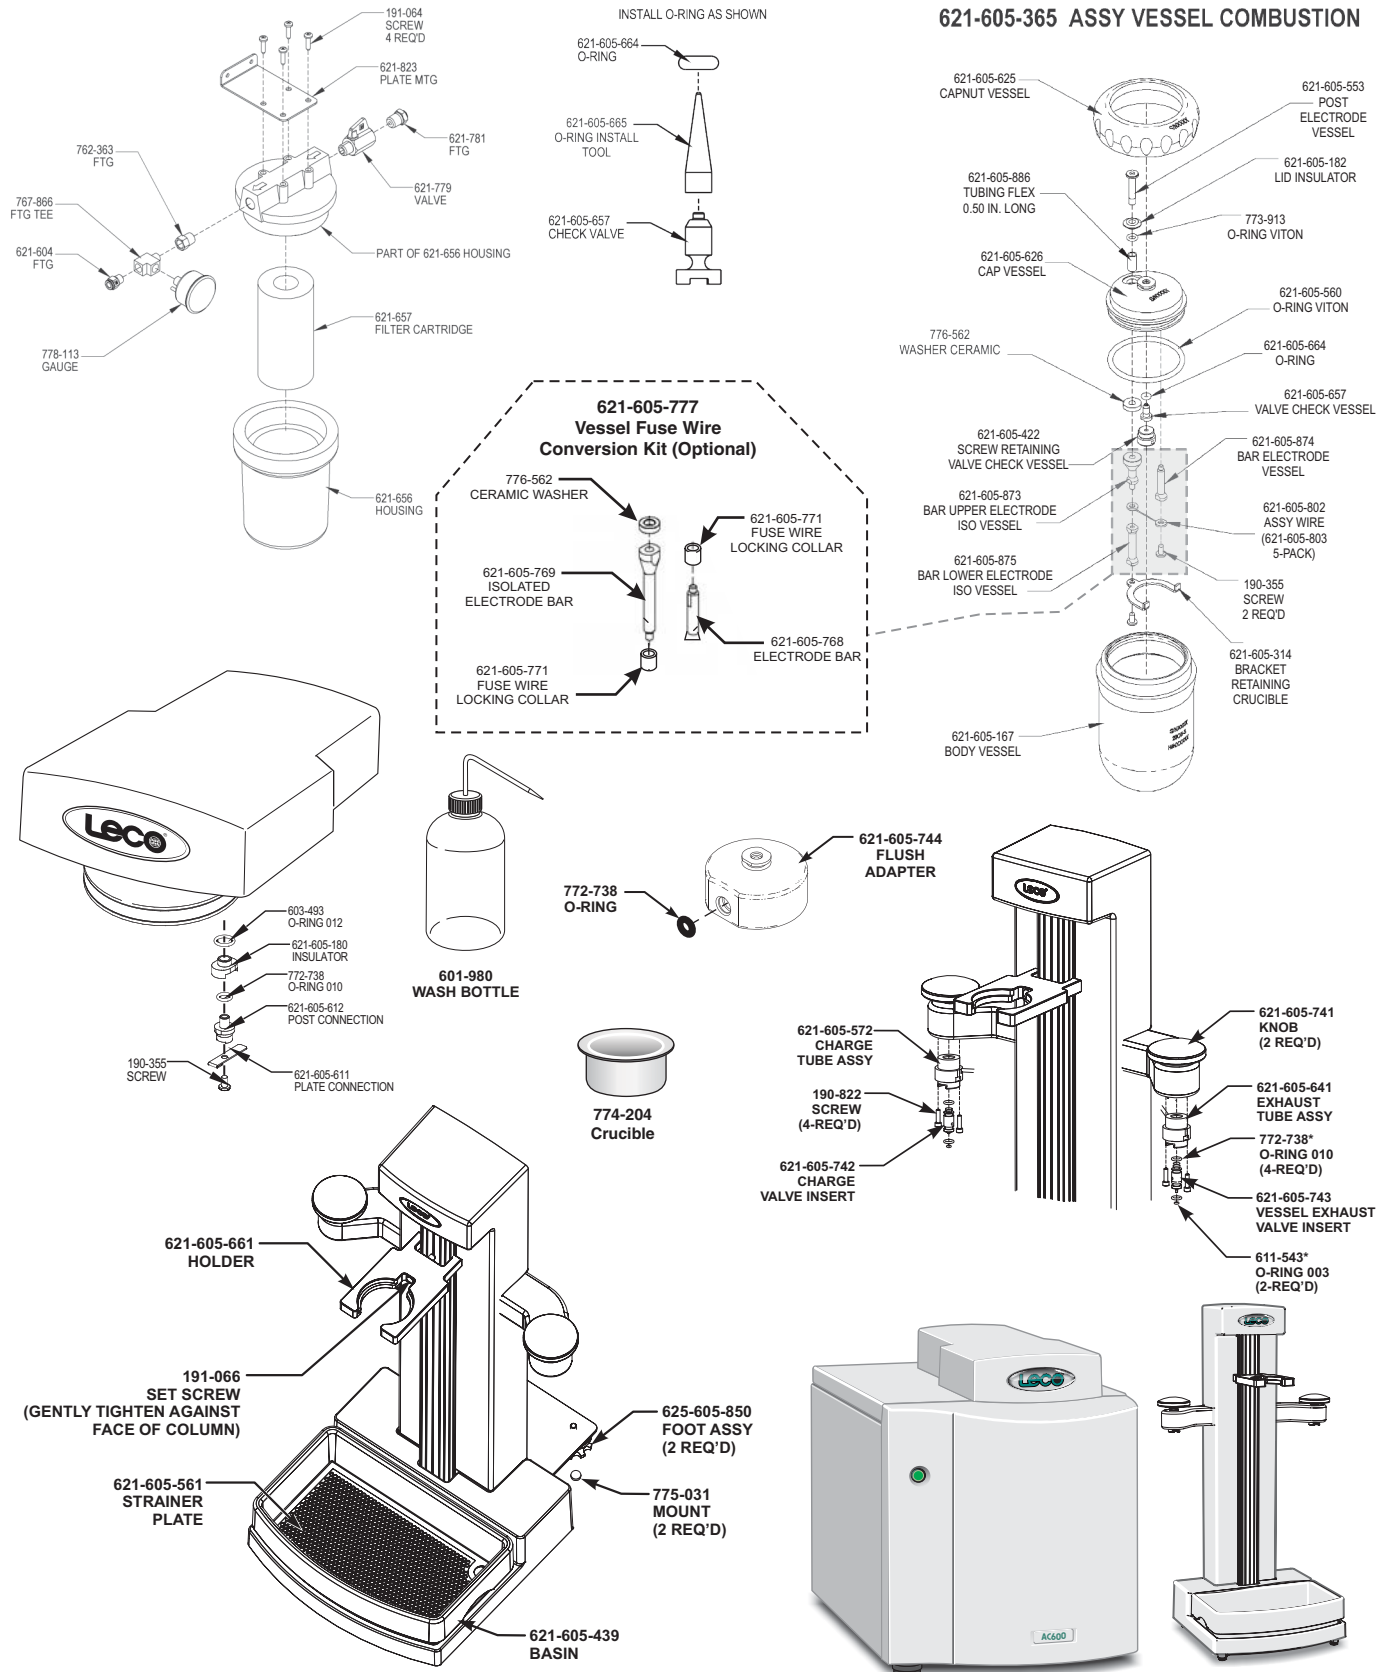

Note: Part numbers and standards' values may change. Consult LECO for the latest information.

See reverse side for contact information

## **GENERAL COMBUSTION SUPPLIES**

774-649 Cleaning Brush Assembly  
774-204 Crucible 10/pkg.  
502-461 Cotton Thread Fuse, 10 cm, 375/pkg  
621-605-803 Fixed Wire Igniter, 5/pkg  
502-462 Fuse Wire, 10 cm, 375/pkg

## **OPERATION ACCESSORIES**

501-241 Vacuum Grease (Silicone)  
633-101-923 AC600 Vessel Holder  
621-657 Filter Cartridge, 1 micron  
621-605-744 Flush Adapter  
762-515 O-Ring Removal Tool  
776-978 Glass Scoop  
502-051 Tweezers, Curved Fine Point  
621-605-517 Vessel Lid Removal Tool  
621-605-750 Vessel Tool Kit

## **O-RINGS**

611-543 Prep Station Nipple  
776-562 Ceramic Washer  
621-605-560 Vessel Cap  
621-605-664 Check Valve  
773-913 Electrode Post  
772-738 Prep Station Inserts