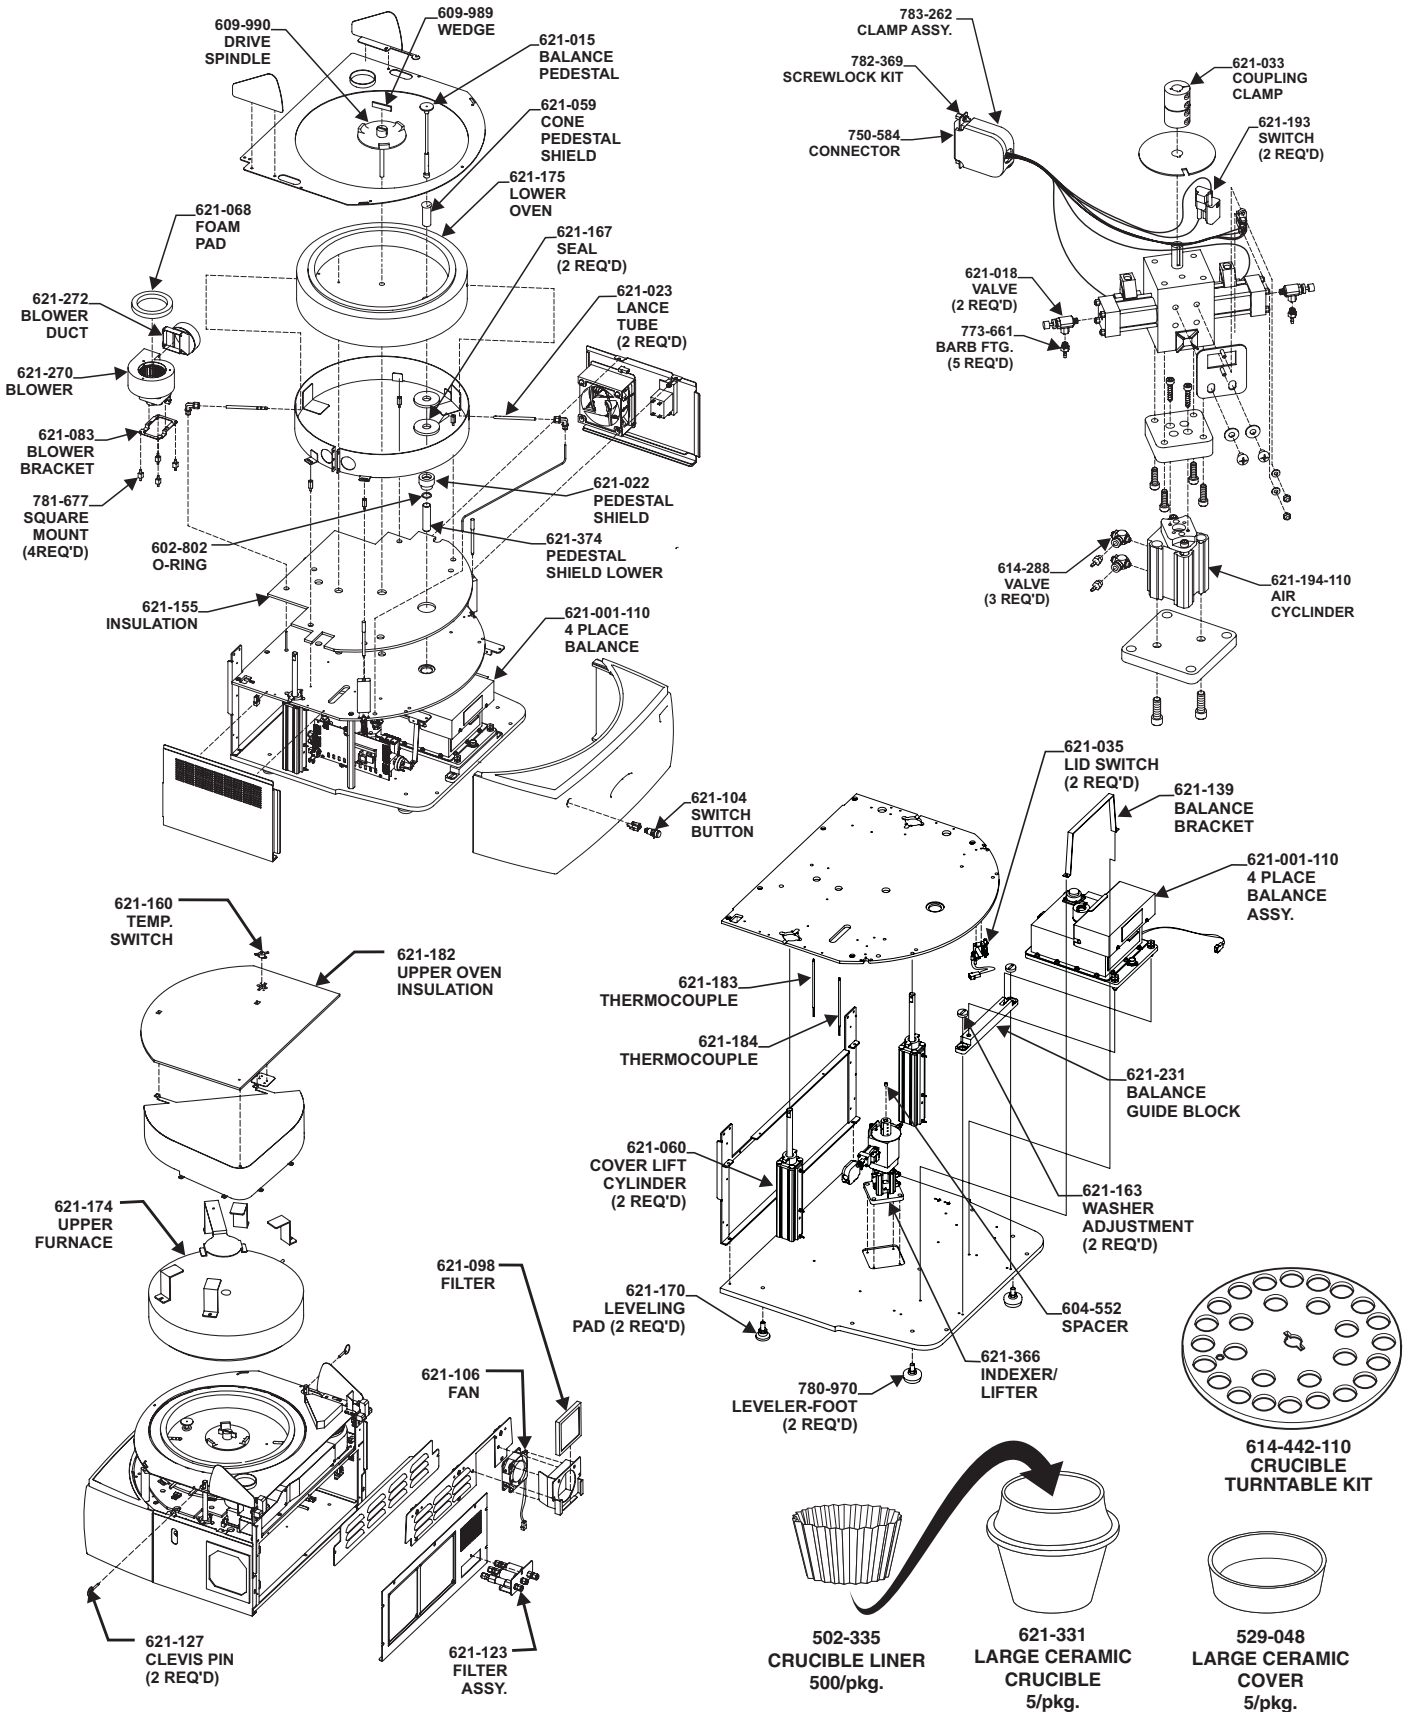

Note: Part numbers and standards' values may change. Consult LECO for the latest information.

**GENERAL COMBUSTION SUPPLIES**

- 766-036 Air Regulator
- 502-091 Calcium Oxalate Standard (50 g)
- 621-331 Ceramic Crucible—Large (5 pkg)
- 529-048 Ceramic Crucible Cover—Large (5 pkg)
- 502-335 Crucible Foil Liner (500/pkg)
- 761-929 Crucible Tongs
- 614-442-110 Crucible Turntable—Large (Kit)
- 776-978 Glass Scoop
- 764-216 Helium Regulator
- 501-291 Oxygen Regulator
- 778-898 Crucible Cover Forceps

**REFERENCE MATERIALS**

**COAL PROX-PLUS (50 grams)**

Part No.	Desc.	% Volatile	% Ash
502-442	Low	36.0	7.2
502-443	Medium	43.5	9.7
502-444	High	37.2	7.4

**COKE PROX-PLUS (50 grams)**

Part No.	Desc.	% Volatile	% Ash
502-452	Prox Plus	11.7	0.37

**CALCIUM OXALATE (50 grams)**

Part No.	% Weight Loss		
	@ 200°C	@ 400°C	@ 850°C
502-091	12	19	30

*NOTE: Part numbers and standards' values may change.  
Consult LECO for latest information.*

**United States:**